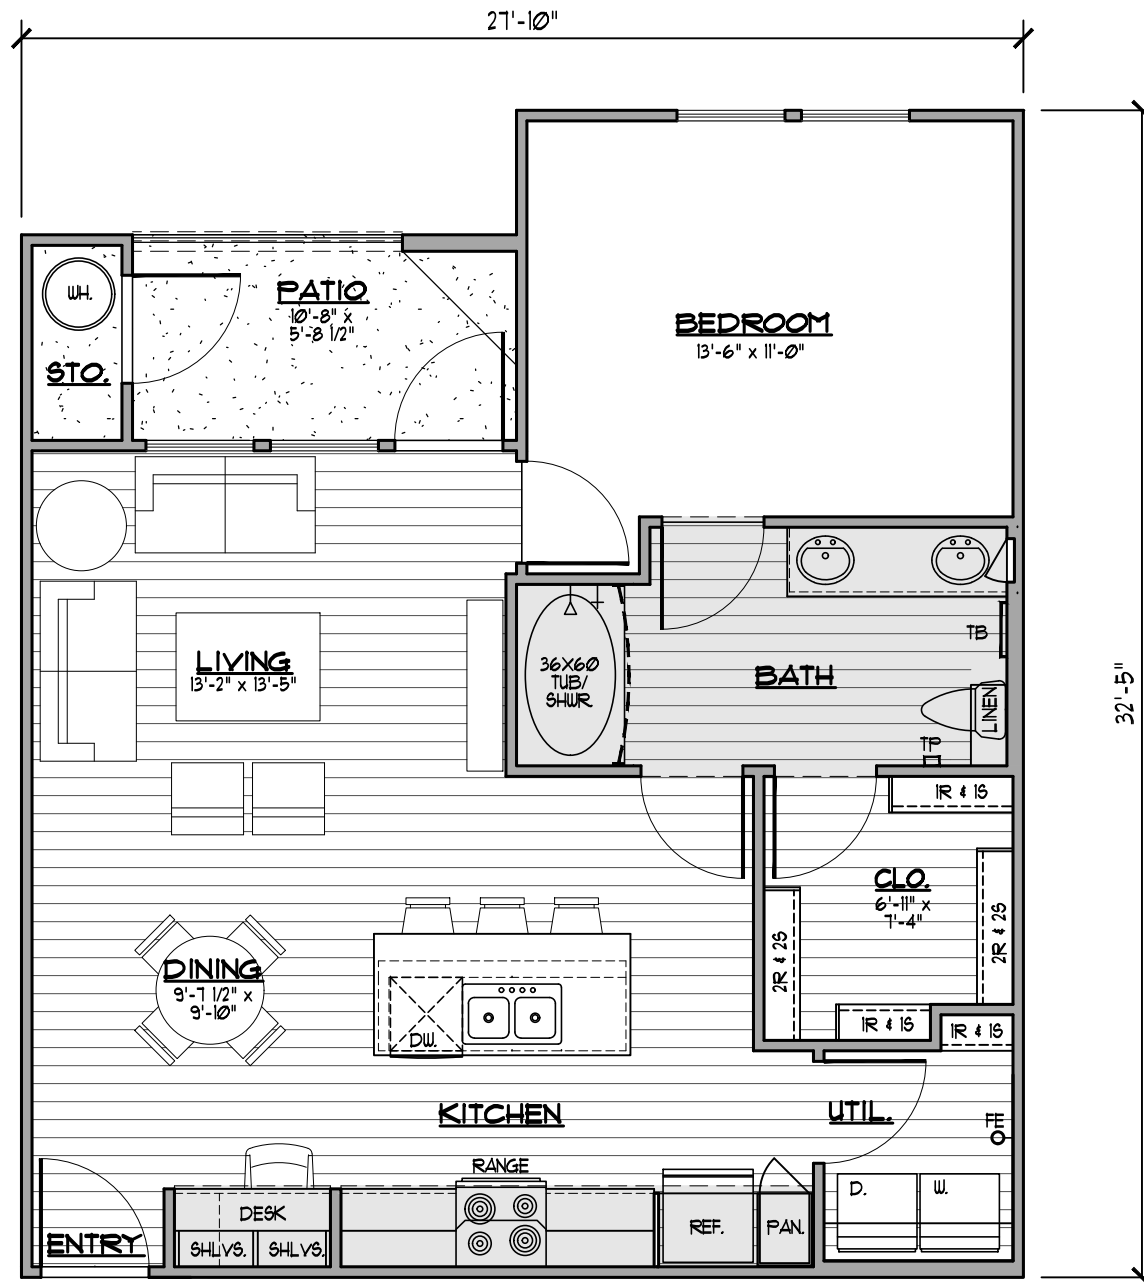

Klein Forest Apartments
 Mucasey & Associates, Architects

UNITS 'A1' & 'A2' - One Bedroom, 1 Bath

Klein Forest Apartments
Mucasey & Associates, Architects

648 s.f.

UNITS 'A3' & 'A4' - One Bedroom, 1 Bath

Klein Forest Apartments

702 s.f.

Mucasey & Associates, Architects

UNITS 'A5' & 'A6' - One Bedroom, 1 Bath

Klein Forest Apartments
Mucasey & Associates, Architects

776 s.f.

UNITS 'B1' & 'B2' - Two Bedroom, 2 Bath

Klein Forest Apartments
 Mucasey & Associates, Architects

1,009 s.f.

UNITS 'B3' & 'B4' - Two Bedroom, 2 Bath

Klein Forest Apartments
Mucasey & Associates, Architects

1,110 s.f.

UNITS 'C1' & 'C2' - Three Bedroom, 2 Bath

Klein Forest Apartments
 Mucasey & Associates, Architects

1,168 s.f.

UNITS 'C3' & 'C4' - Three Bedroom, 2 Bath

Klein Forest Apartments
 Mucasey & Associates, Architects

1,175 s.f.