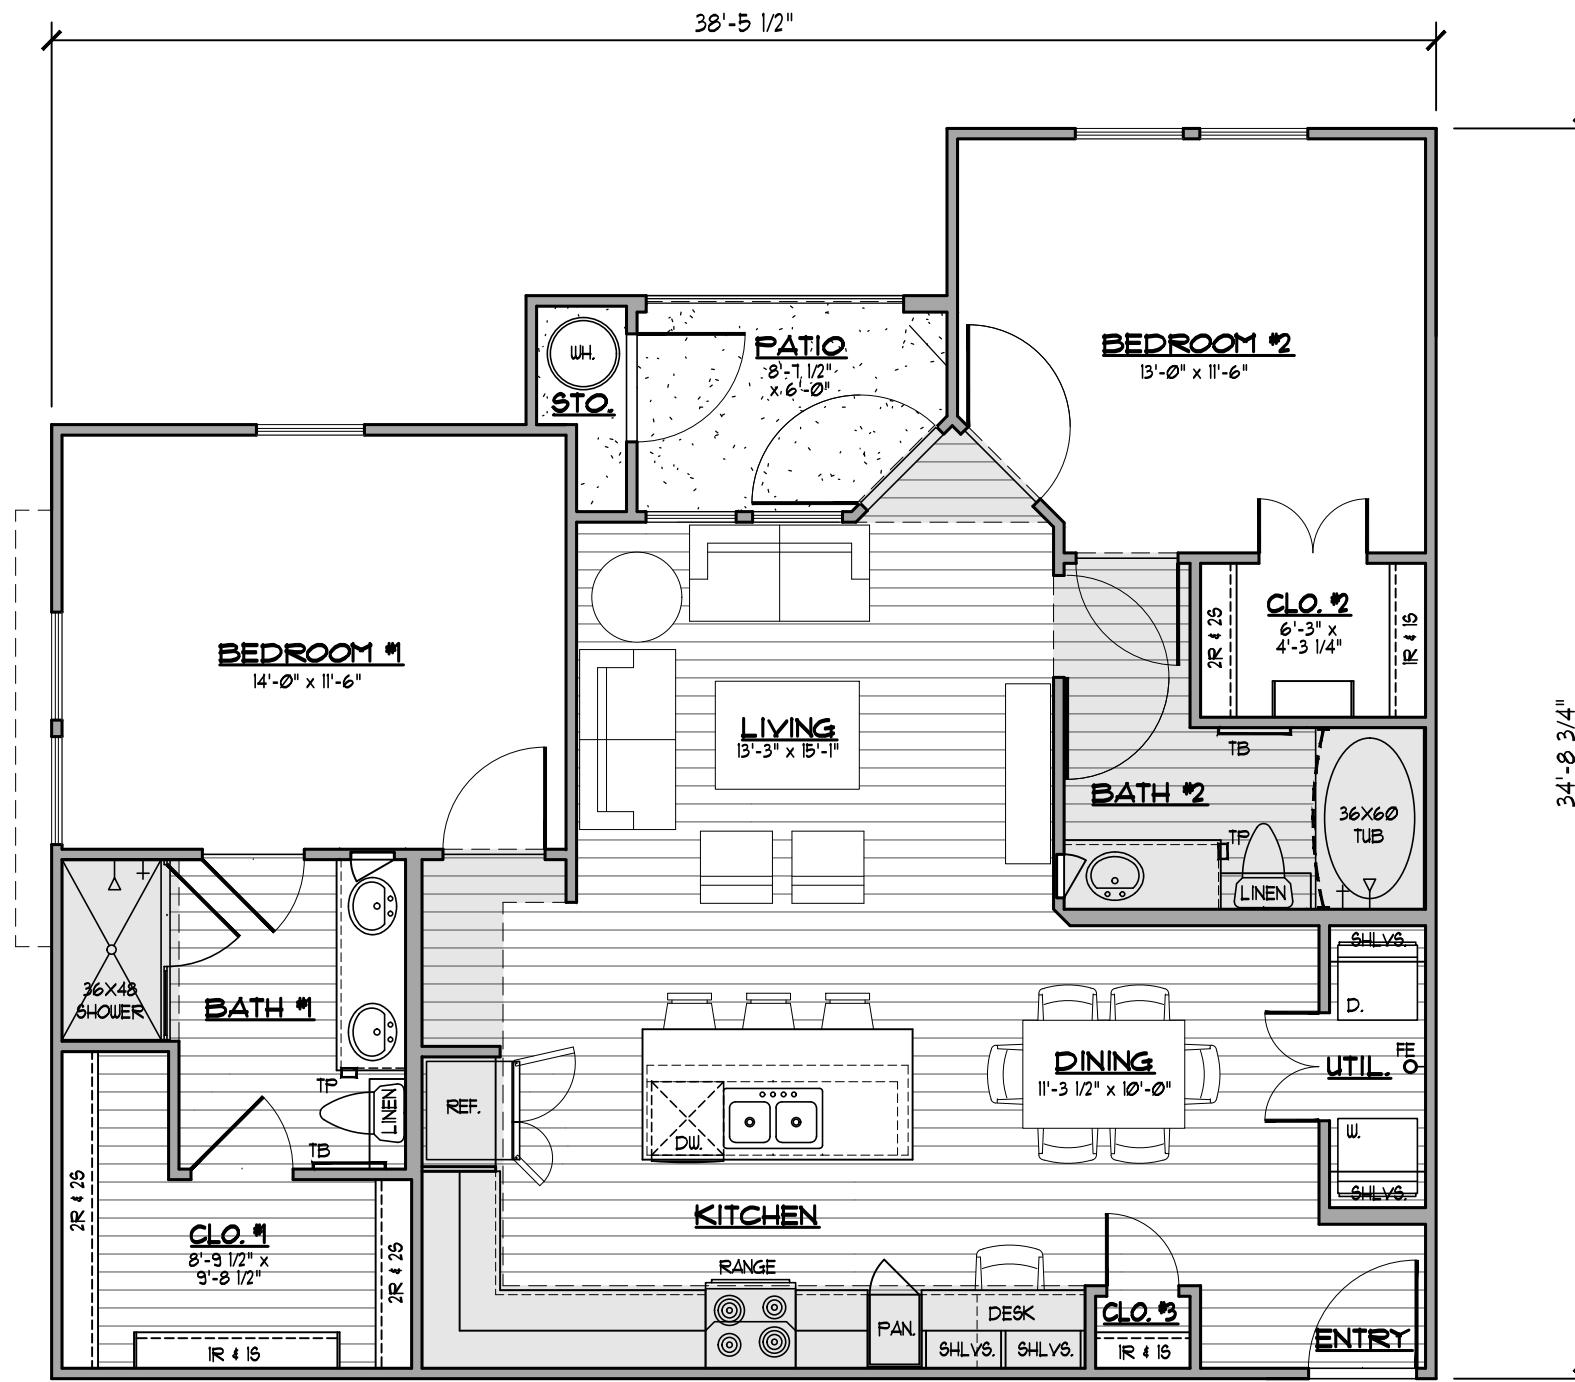

Klein Forest Apartments
 Mucasey & Associates, Architects

UNITS 'A1' & 'A2' - One Bedroom, 1 Bath

Klein Forest Apartments
Mucasey & Associates, Architects

648 s.f.

UNITS 'A3' & 'A4' - One Bedroom, 1 Bath

Klein Forest Apartments

702 s.f.

Mucasey & Associates, Architects

UNITS 'A5' & 'A6' - One Bedroom, 1 Bath

Klein Forest Apartments
Mucasey & Associates, Architects

776 s.f.

UNITS 'B1' & 'B2' - Two Bedroom, 2 Bath

Klein Forest Apartments
 Mucasey & Associates, Architects

1,009 s.f.

UNITS 'B3' & 'B4' - Two Bedroom, 2 Bath

Klein Forest Apartments
Mucasey & Associates, Architects

1,110 s.f.

UNITS 'C1' & 'C2' - Three Bedroom, 2 Bath

Klein Forest Apartments
 Mucasey & Associates, Architects

1,168 s.f.

UNITS 'C3' & 'C4' - Three Bedroom, 2 Bath

Klein Forest Apartments
 Mucasey & Associates, Architects

1,175 s.f.