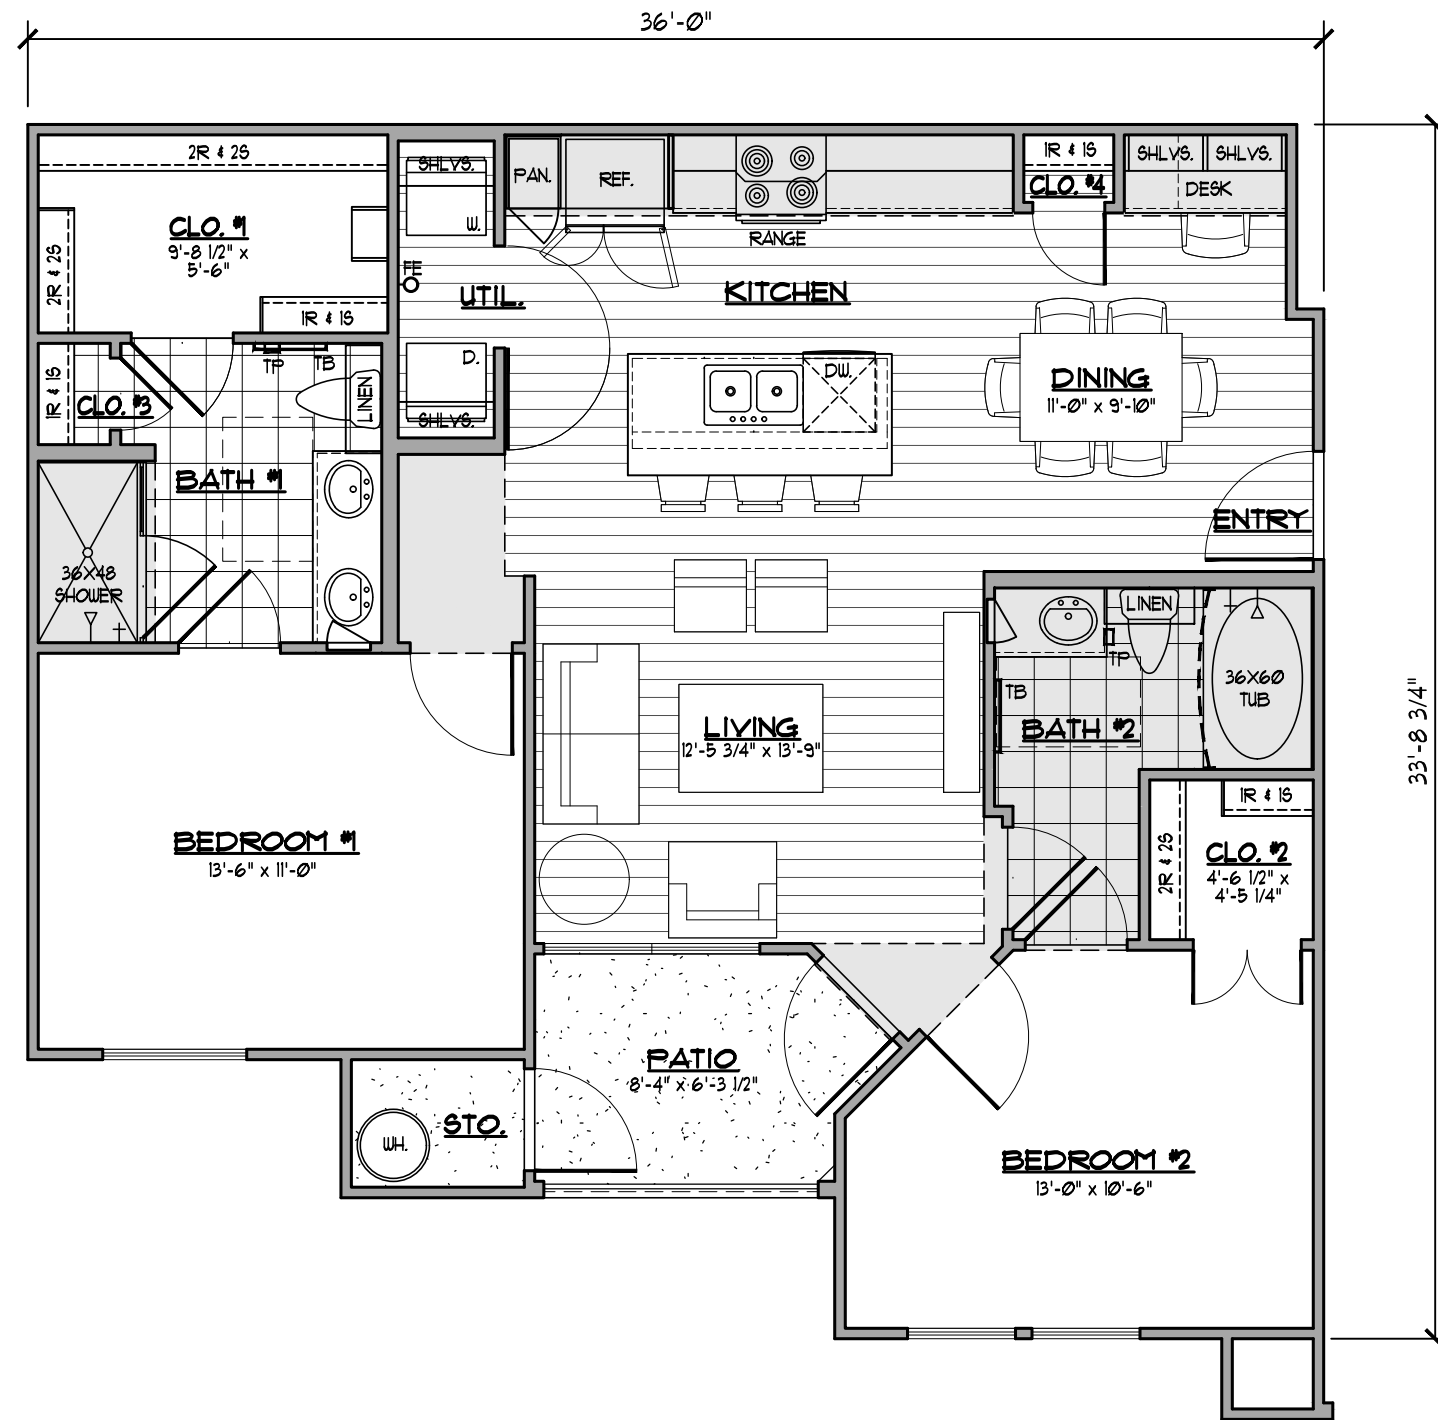

Klein Forest Apartments
 Mucasey & Associates, Architects

UNITS 'A1' & 'A2' - One Bedroom, 1 Bath

Klein Forest Apartments
Mucasey & Associates, Architects

648 s.f.

UNITS 'A3' & 'A4' - One Bedroom, 1 Bath

Klein Forest Apartments

702 s.f.

Mucasey & Associates, Architects

UNITS 'A5' & 'A6' - One Bedroom, 1 Bath

Klein Forest Apartments
Mucasey & Associates, Architects

776 s.f.

UNITS 'B1' & 'B2' - Two Bedroom, 2 Bath

Klein Forest Apartments
 Mucasey & Associates, Architects

1,009 s.f.

UNITS 'B3' & 'B4' - Two Bedroom, 2 Bath

Klein Forest Apartments
Mucasey & Associates, Architects

1,110 s.f.

UNITS 'C1' & 'C2' - Three Bedroom, 2 Bath

Klein Forest Apartments
 Mucasey & Associates, Architects

1,168 s.f.

UNITS 'C3' & 'C4' - Three Bedroom, 2 Bath

Klein Forest Apartments
 Mucasey & Associates, Architects

1,175 s.f.