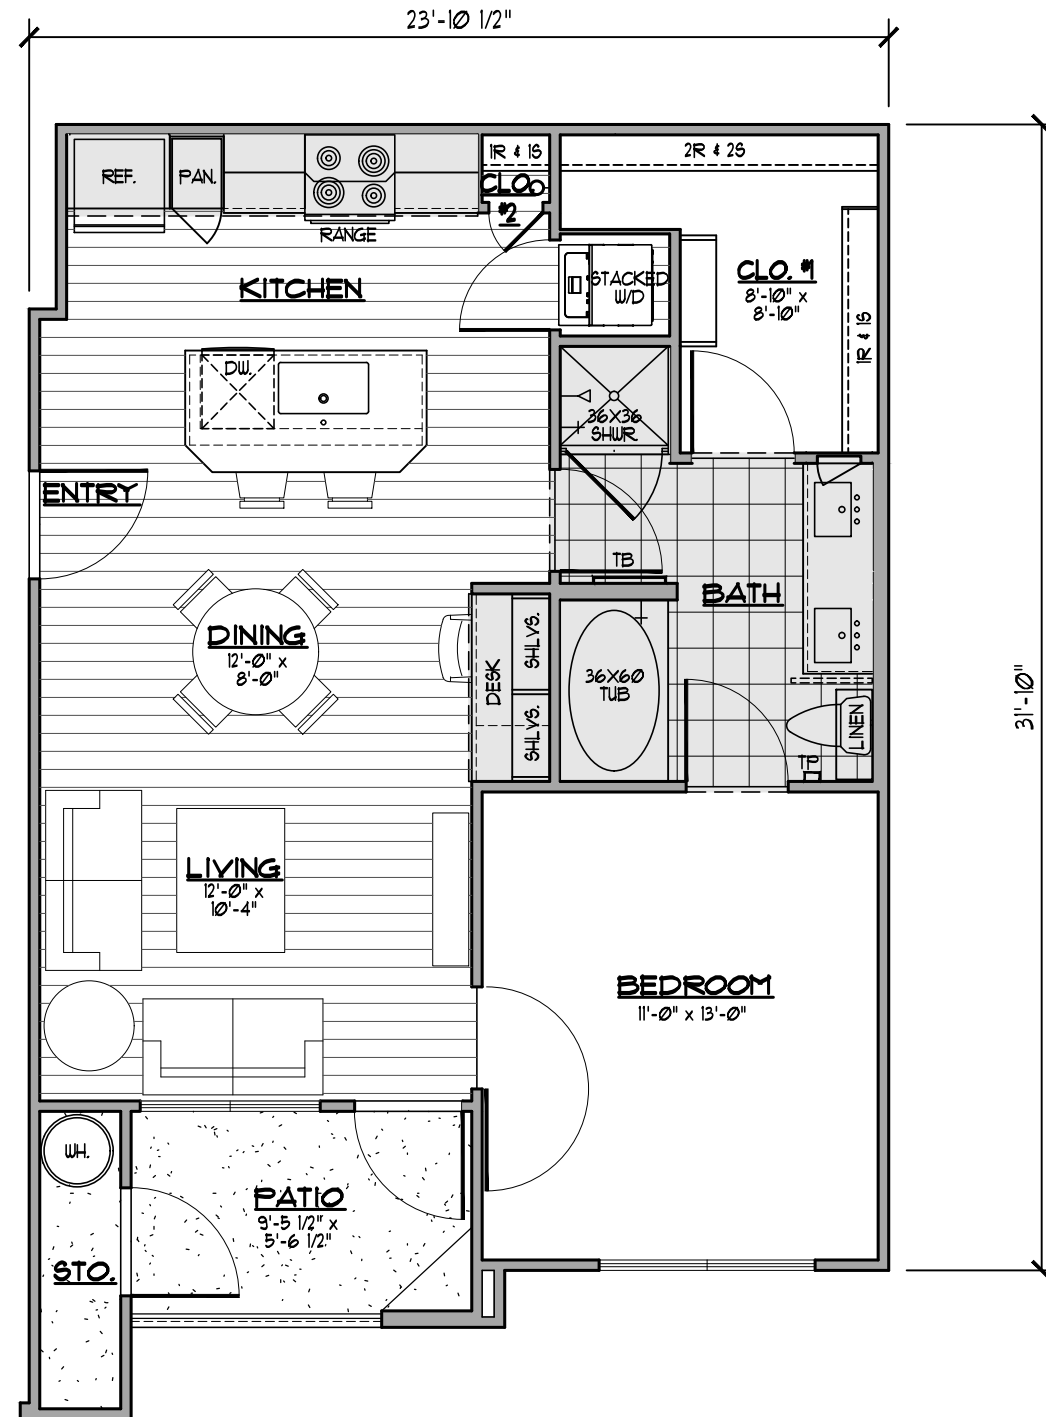

BUILDING TYPE 1 - First Floor Plan

Klein Forest Apartments
 Mucasey & Associates, Architects

BUILDING TYPE 1 - Second Floor Plan

Klein Forest Apartments
 Mucasey & Associates, Architects

BUILDING TYPE 1 - Third Floor Plan

Klein Forest Apartments
 Mucasey & Associates, Architects

UNITS 'A1' & 'A2' - One Bedroom, 1 Bath

Klein Forest Apartments
Mucasey & Associates, Architects

648 s.f.

UNITS 'A3' & 'A4' - One Bedroom, 1 Bath

Klein Forest Apartments

702 s.f.

Mucasey & Associates, Architects

UNITS 'A5' & 'A6' - One Bedroom, 1 Bath

Klein Forest Apartments
Mucasey & Associates, Architects

776 s.f.

UNITS 'B1' & 'B2' - Two Bedroom, 2 Bath

Klein Forest Apartments
 Mucasey & Associates, Architects

1,009 s.f.

UNITS 'B3' & 'B4' - Two Bedroom, 2 Bath

Klein Forest Apartments
Mucasey & Associates, Architects

1,110 s.f.

UNITS 'C1' & 'C2' - Three Bedroom, 2 Bath

Klein Forest Apartments
 Mucasey & Associates, Architects