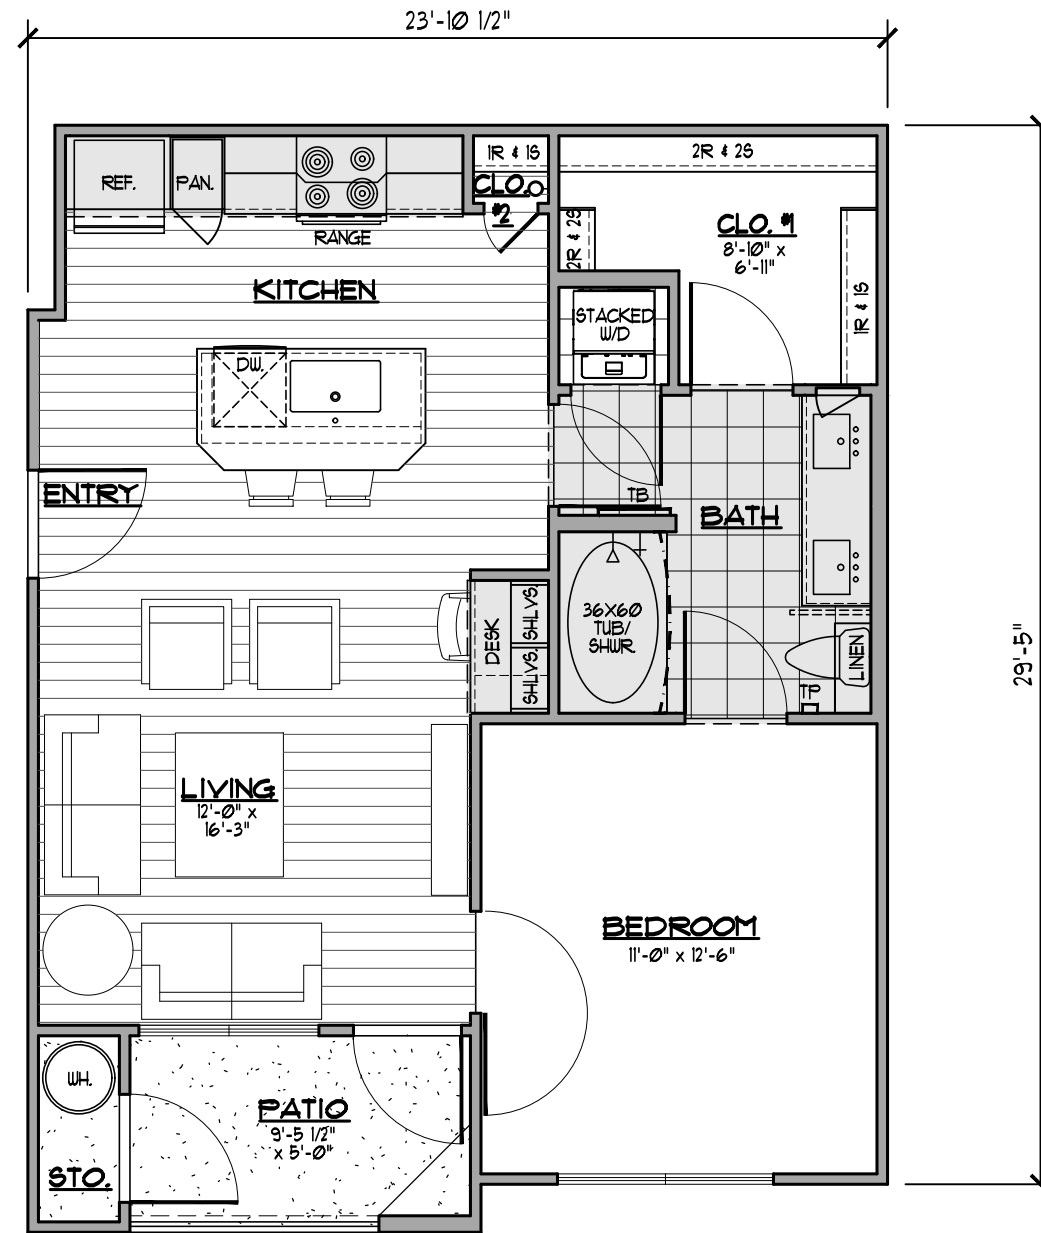

BUILDING TYPE 1 - First Floor Plan

Klein Forest Apartments
 Mucasey & Associates, Architects

BUILDING TYPE 1 - Second Floor Plan

Klein Forest Apartments
 Mucasey & Associates, Architects

BUILDING TYPE 1 - Third Floor Plan

Klein Forest Apartments
 Mucasey & Associates, Architects

UNITS 'A1' & 'A2' - One Bedroom, 1 Bath

Klein Forest Apartments
Mucasey & Associates, Architects

648 s.f.

UNITS 'A3' & 'A4' - One Bedroom, 1 Bath

Klein Forest Apartments

702 s.f.

Mucasey & Associates, Architects

UNITS 'A5' & 'A6' - One Bedroom, 1 Bath

Klein Forest Apartments
Mucasey & Associates, Architects

776 s.f.

UNITS 'B1' & 'B2' - Two Bedroom, 2 Bath

Klein Forest Apartments
 Mucasey & Associates, Architects

1,009 s.f.

UNITS 'B3' & 'B4' - Two Bedroom, 2 Bath

Klein Forest Apartments
Mucasey & Associates, Architects

1,110 s.f.

UNITS 'C1' & 'C2' - Three Bedroom, 2 Bath

Klein Forest Apartments
 Mucasey & Associates, Architects