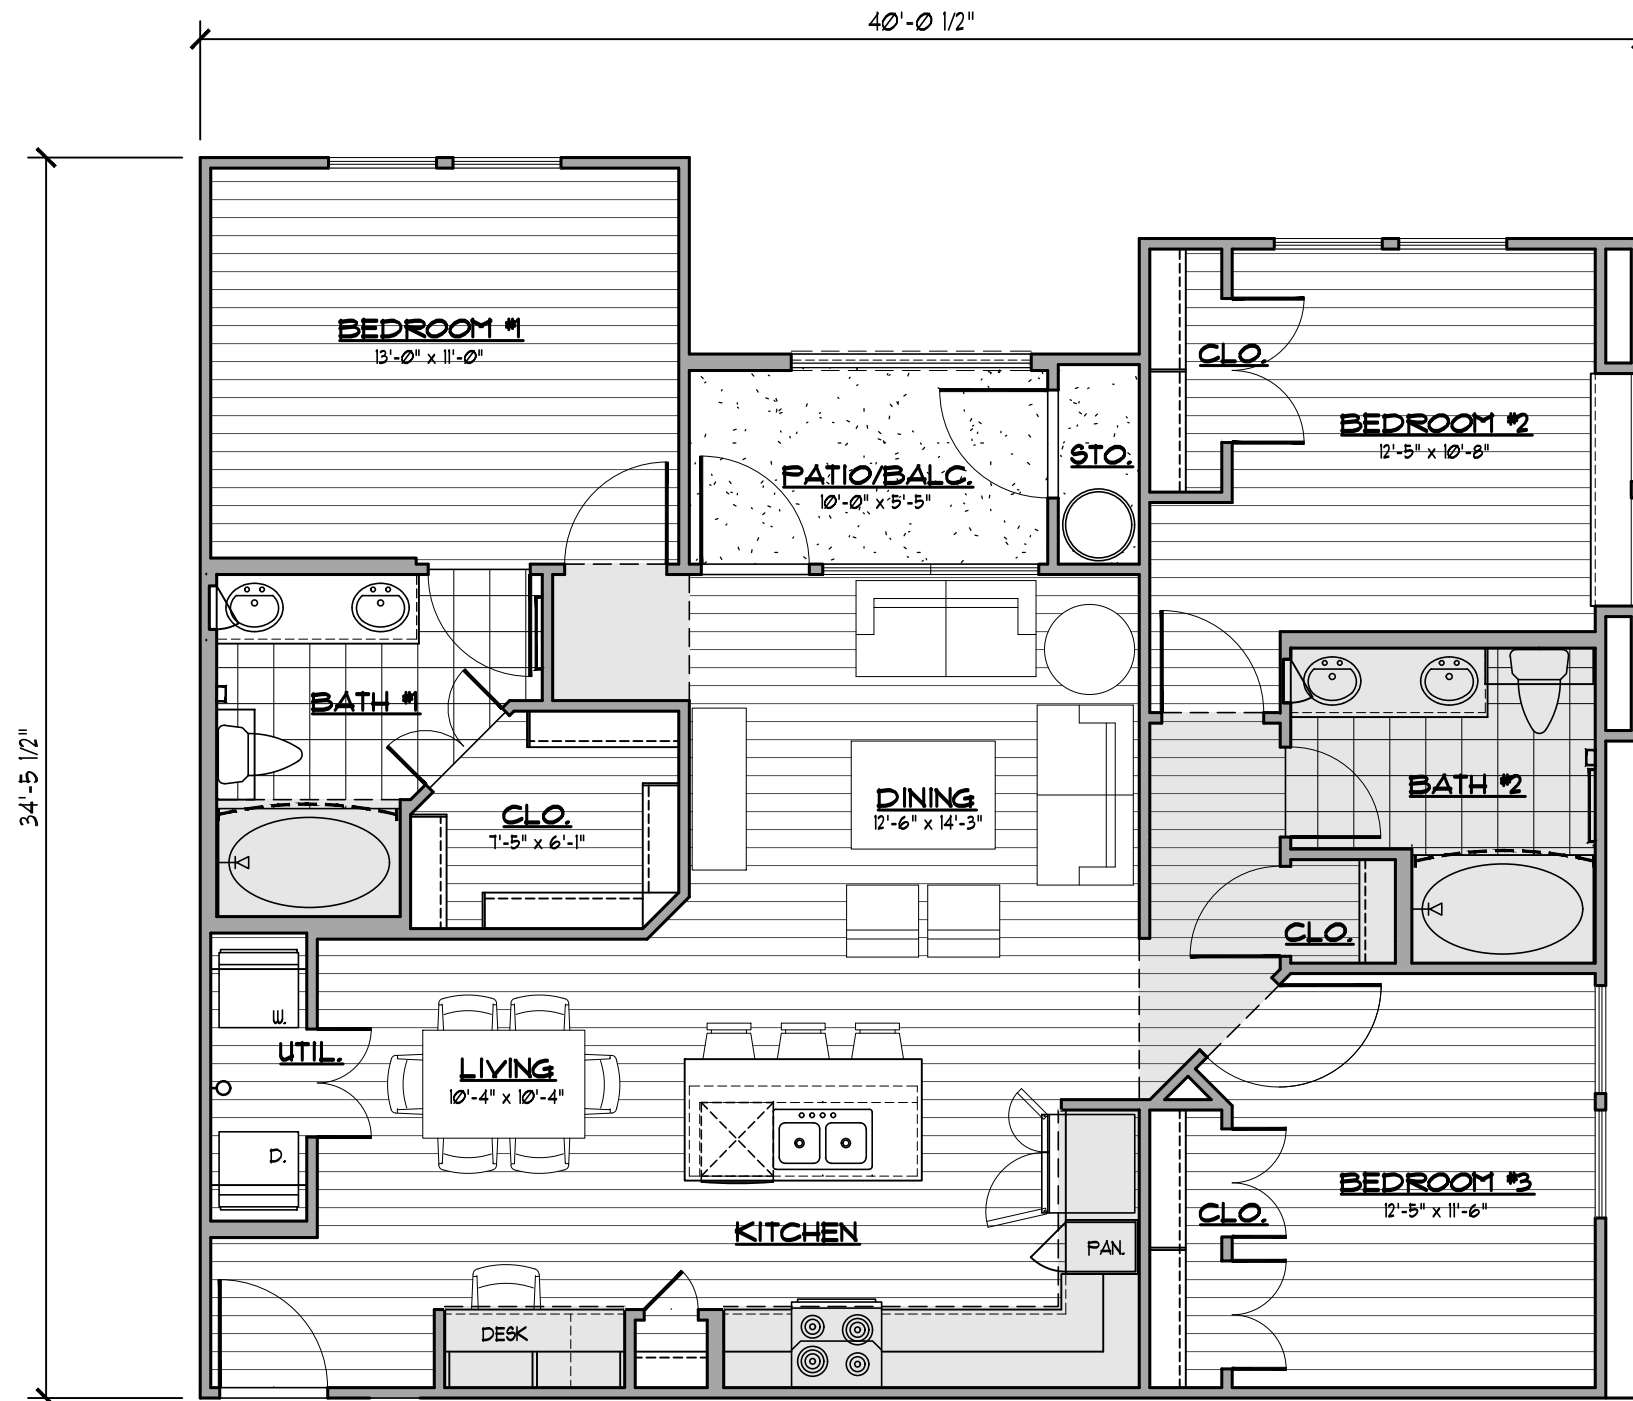

Klein Forest Apartments
 Mucasey & Associates, Architects

UNITS 'A1' & 'A2' - One Bedroom, 1 Bath

Klein Forest Apartments
Mucasey & Associates, Architects

648 s.f.

UNITS 'A3' & 'A4' - One Bedroom, 1 Bath

Klein Forest Apartments

702 s.f.

Mucasey & Associates, Architects

UNITS 'A5' & 'A6' - One Bedroom, 1 Bath

Klein Forest Apartments
Mucasey & Associates, Architects

776 s.f.

UNITS 'B1' & 'B2' - Two Bedroom, 2 Bath

Klein Forest Apartments
 Mucasey & Associates, Architects

1,009 s.f.

UNITS 'B3' & 'B4' - Two Bedroom, 2 Bath

Klein Forest Apartments
Mucasey & Associates, Architects

1,110 s.f.

UNITS 'C1' & 'C2' - Three Bedroom, 2 Bath

Klein Forest Apartments
 Mucasey & Associates, Architects

1,168 s.f.

UNITS 'C3' & 'C4' - Three Bedroom, 2 Bath

Klein Forest Apartments
 Mucasey & Associates, Architects

1,175 s.f.