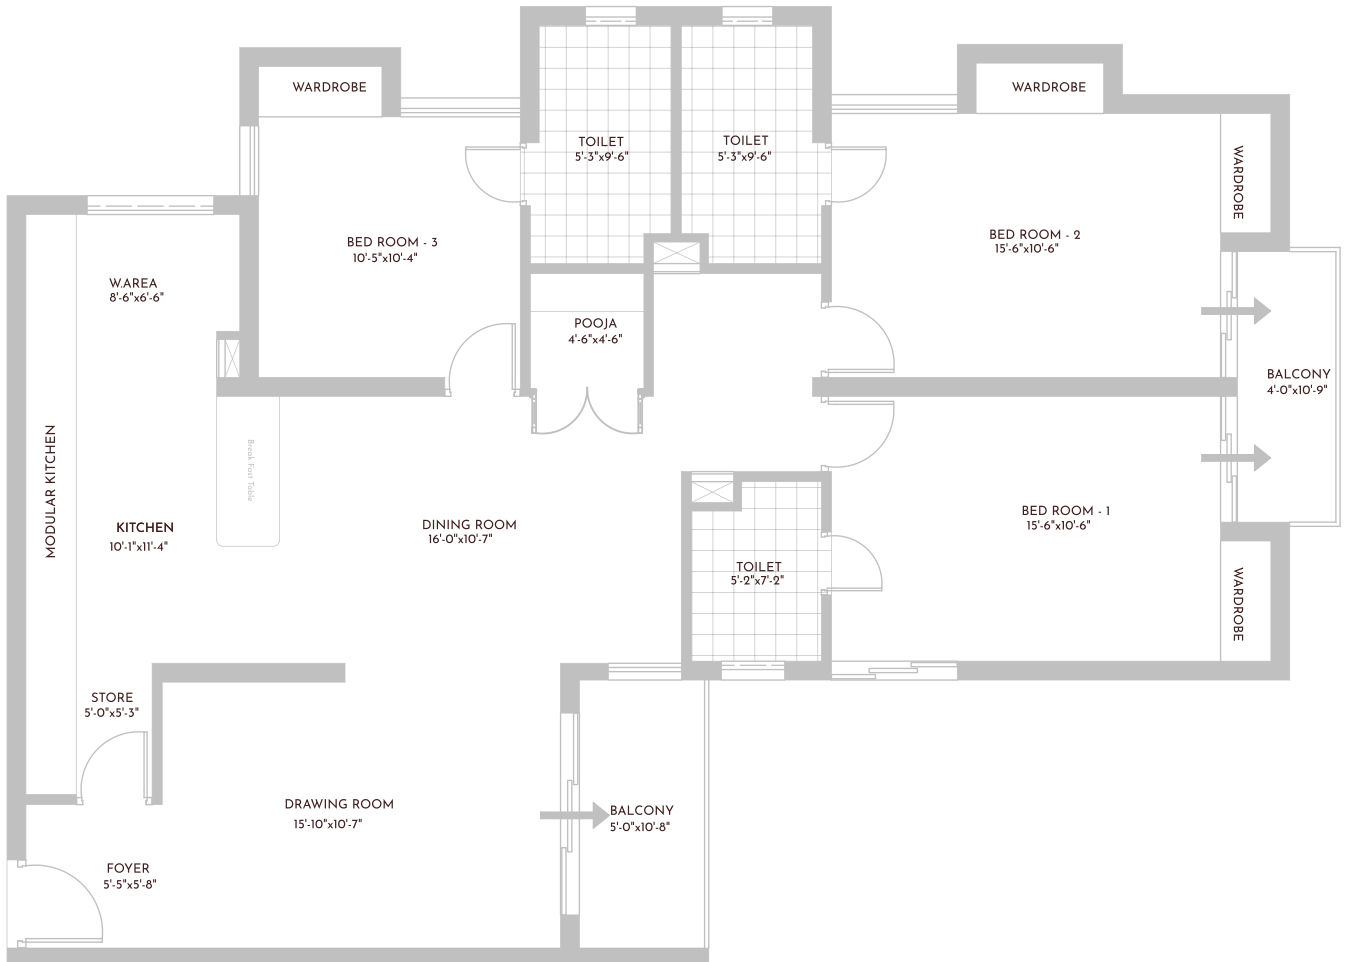

Minerva - 3 Bedroom & 3 Bathroom Usable area - 2014 sq. ft

- All apartments showcase marble flooring and marble-clad bathroom walls.
- The bathroom floor features durable S-white granite with a rough finish for added safety and visual interest.
- Floor plans showcase typical layouts for each apartment type, with dimensions measured wall-to-wall for reference.
- Due to standard construction practices, slight variations in actual dimensions may occur between individual units.
- For precise and up-to-date information on a specific unit, please contact our sales team directly.